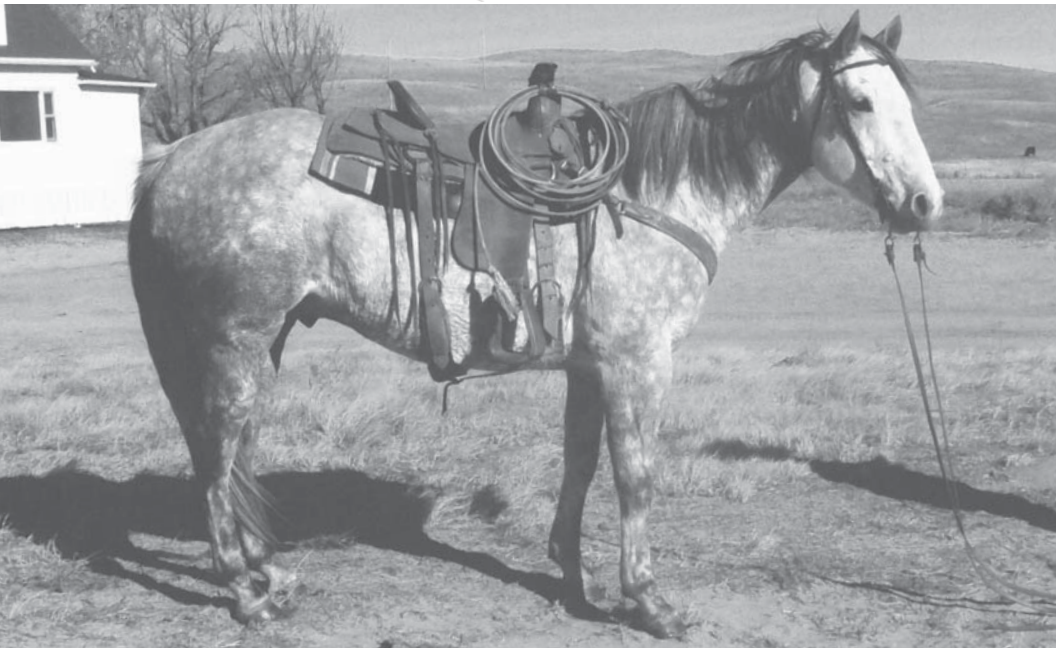

Consigned by Pete Becker Ranch, Inc.

20

Four Ever Saber

2002 Gray Gelding

20

NOTES: Four Ever Saber is an athletic gelding with various ranch work experience. He has plenty of stamina, ranch work experience and athletic ability. His dapple gray color makes him an eye-catcher.