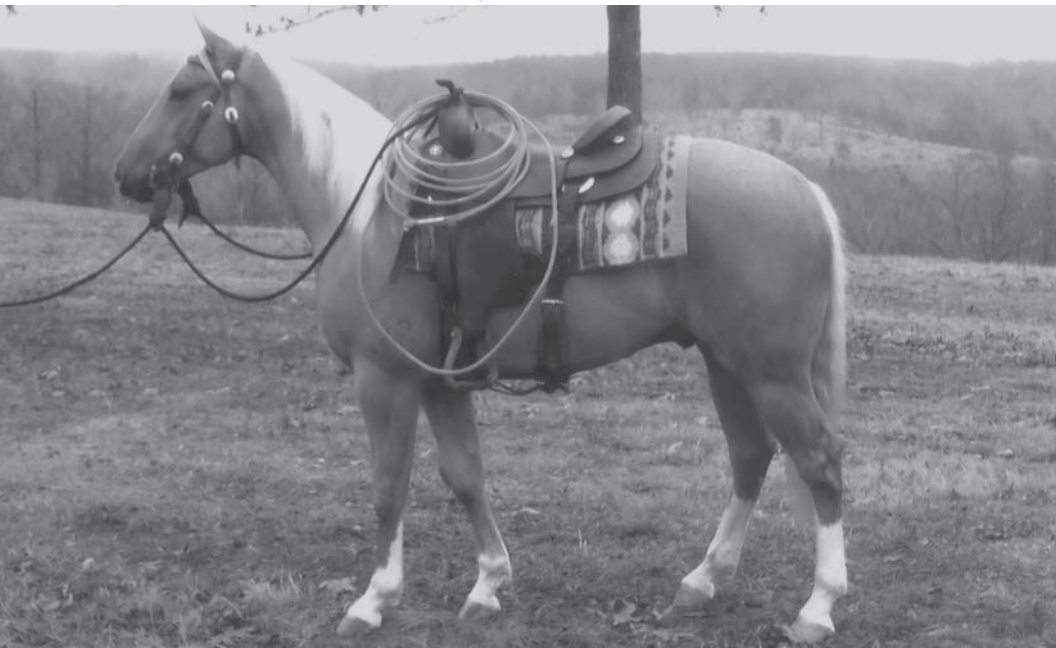

**23**

Consigned by Wood Ranch

**WR Shinomite**

2005 Palomino Gelding

**23**

WR Shinomite  
4683947

NOTES: WR Shinomite is a very flashy, eye-catching gelding. He has been used on a ranch for gathering cattle and checking cattle in the pasture. He is very athletic and can do any job you need to do. He has a lot of years ahead of him for ranch use or can go into competition. Take a good look here, he is nice.