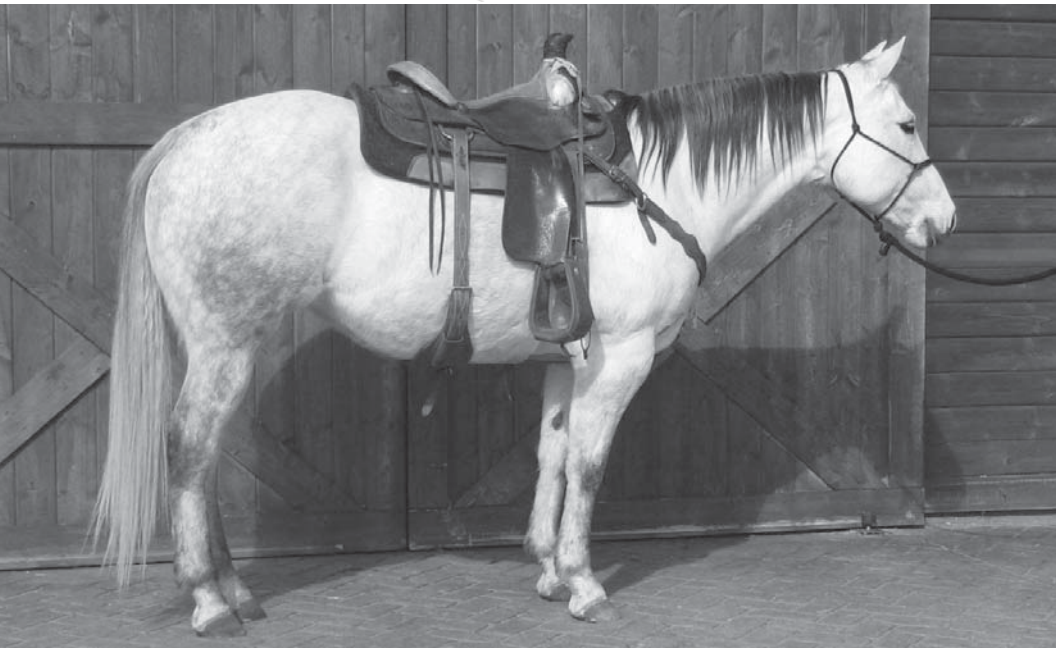

Consigned by Hanging H Ranch

8

RS Pretty In Pink

2000 Solid Gray Mare

8

NOTES: “Molly” is a well-built, gentle, solid gray APHA mare that has most recently been used as a 4-H horse in all events. She is quiet, willing to please and has a nice, easy gait. She has also been used on the ranch and would make an excellent ranch or trail horse. This eye-catching mare is a solid prospect for the seasoned or inexperienced rider, and will adjust to the rider on her back. “Molly” is also guaranteed broodmare sound.